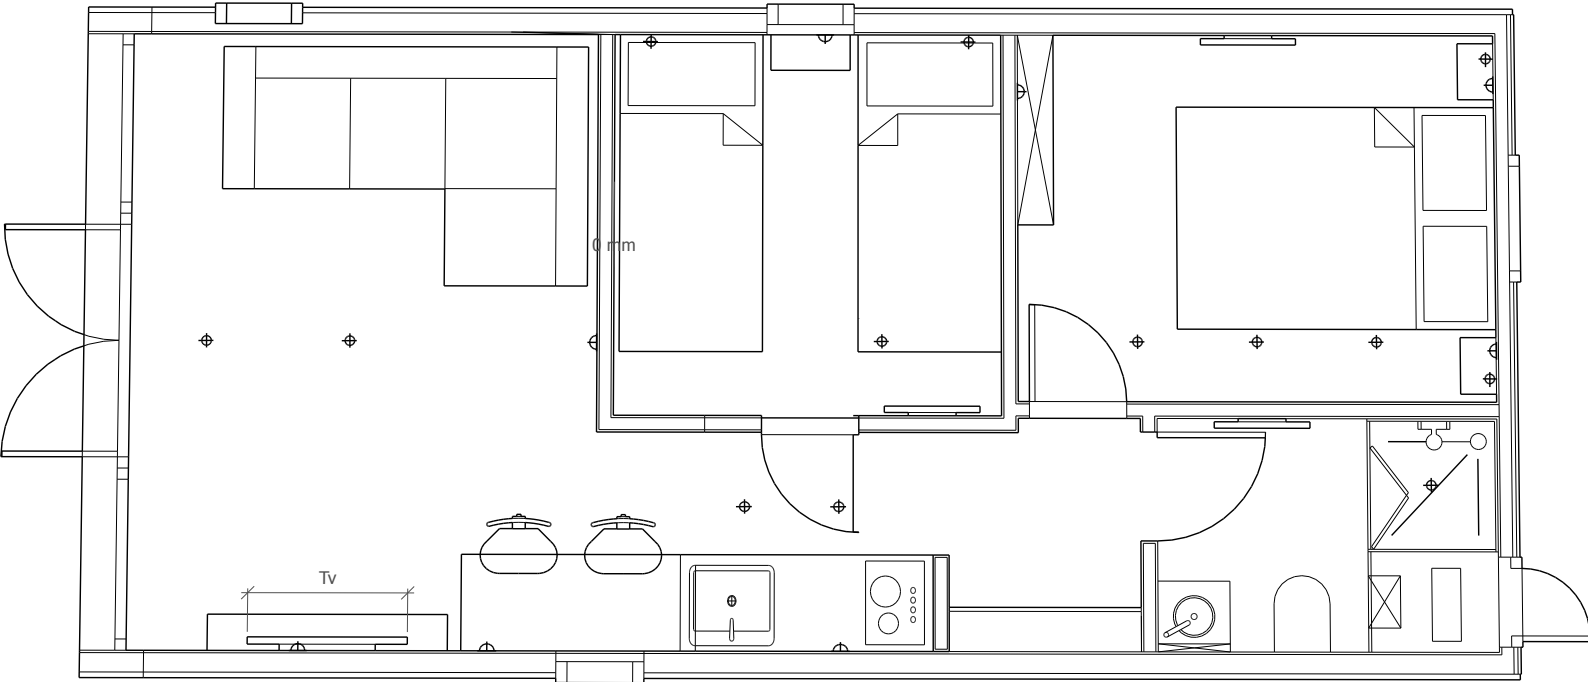

Glamping pod layout 10/4.2m Side Entry

Prices from £47,200.00 + 5% Vat

Quotation valid for 30 days
Example layout, layout and sizes may vary depending on Pod and spec *

Glamping pod layout 9/4.2m Straight Tunnel

Prices from £39,800.00 + 5% Vat

Quotation valid for 30 days
 Example layout, layout and sizes may vary depending on Pod and spec *

Glamping pod layout 7.8/4.2m Side Entry

Prices from £39,850.00 + 5% Vat

*Quotation valid for 30 days
Example layout, layout and sizes may vary depending on Pod and spec **

Glamping pod layout 7/4.2m Front Entry

Prices from £35,550.00 + 5% Vat

Quotation valid for 30 days

Example layout, layout and sizes may vary depending on Pod and spec *

Glamping pod layout 8/3.6m **Front Entry**

Prices from £32,850.00 + 5% Vat

*Quotation valid for 30 days
Example layout, layout and sizes may vary depending on Pod and spec **

Glamping pod layout 8/3.6m Side Entry

Prices from £36,850.00 + 5% Vat

Quotation valid for 30 days