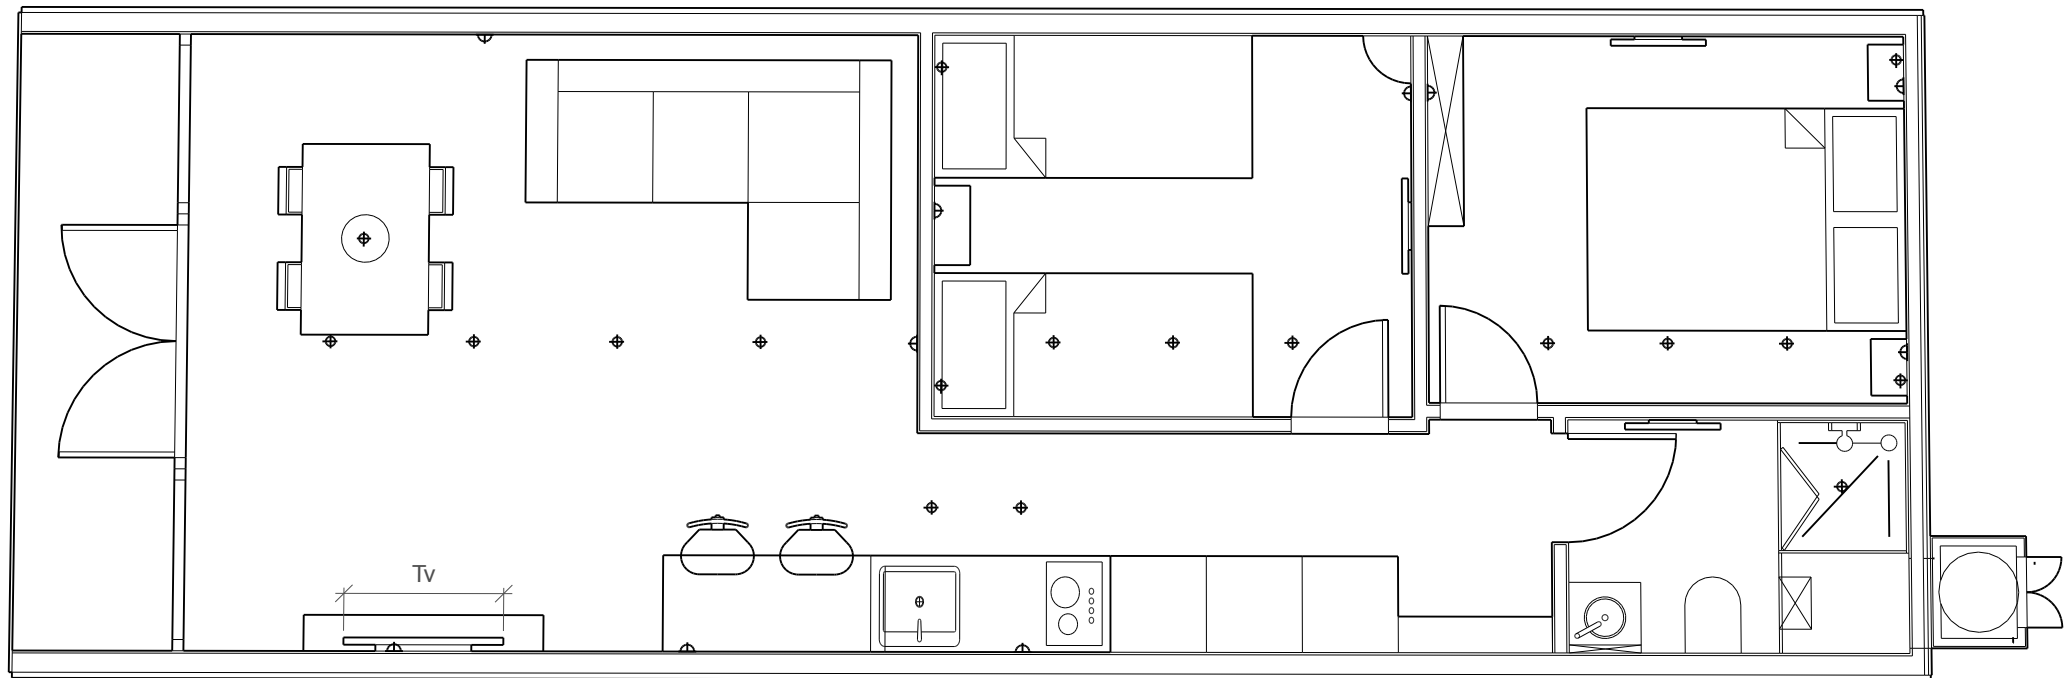

POD FACTORY

LUXURY GLAMPING PODS

Glamping pod layout 12/4.2m Straight Tunnel

Prices from £49,000.00 + 5% Vat

Quotation valid for 30 days

Example layout, layout and sizes may vary depending on Pod and spec *

Glamping pod layout 10/4.2m Side Entry

Prices from £47,200.00 + 5% Vat

Quotation valid for 30 days
Example layout, layout and sizes may vary depending on Pod and spec *

Glamping pod layout 9/4.2m Straight Tunnel

Prices from £39,800.00 + 5% Vat

Quotation valid for 30 days
 Example layout, layout and sizes may vary depending on Pod and spec *

Glamping pod layout 7.8/4.2m Side Entry

Prices from £39,850.00 + 5% Vat

*Quotation valid for 30 days
Example layout, layout and sizes may vary depending on Pod and spec **

Glamping pod layout 7/4.2m Front Entry

Prices from £35,550.00 + 5% Vat

Quotation valid for 30 days

Example layout, layout and sizes may vary depending on Pod and spec *

Glamping pod layout 8/3.6m **Front Entry**