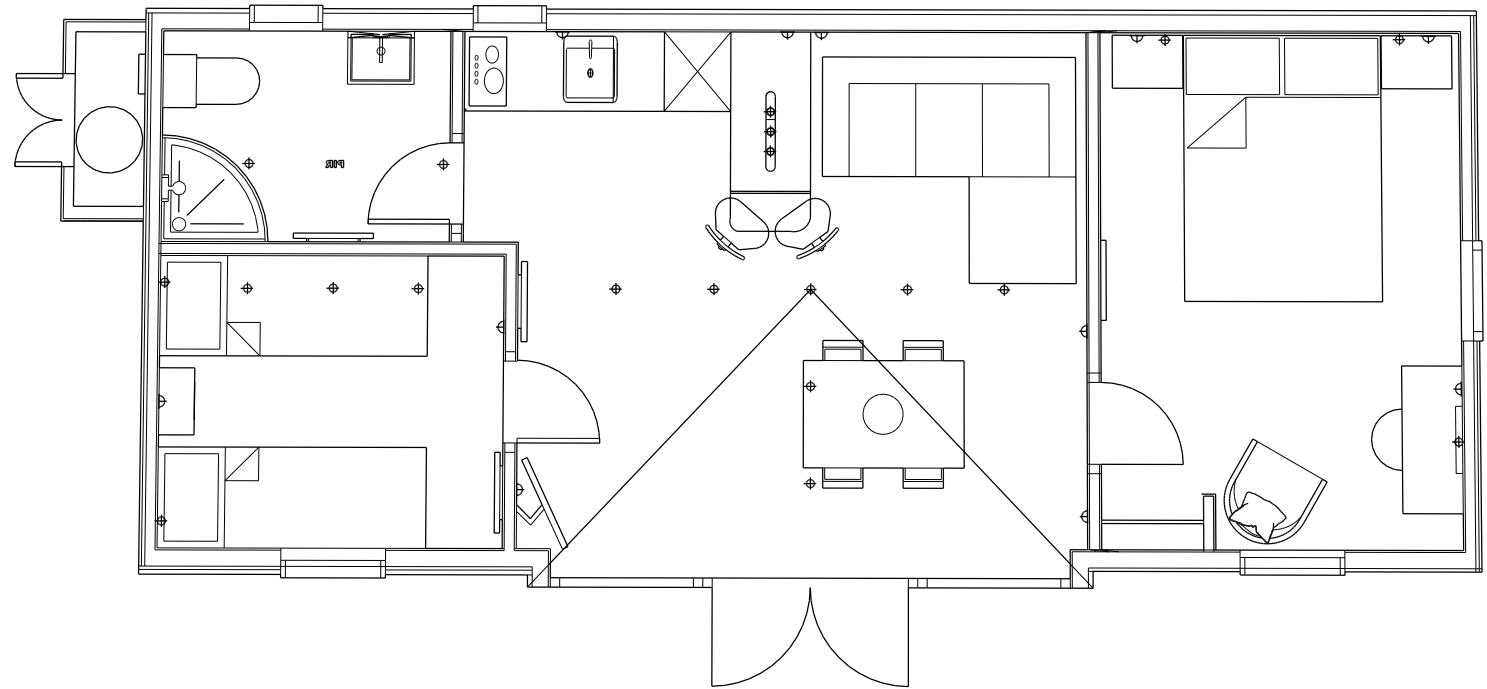

POD FACTORY

LUXURY GLAMPING PODS

Glamping pod layout 12/4.2m Straight Tunnel

Prices from £49,000.00 + 5% Vat

Quotation valid for 30 days

Example layout, layout and sizes may vary depending on Pod and spec *

Glamping pod layout 10/4.2m Side Entry

Prices from £47,200.00 + 5% Vat

Quotation valid for 30 days
Example layout, layout and sizes may vary depending on Pod and spec *

Glamping pod layout 9/4.2m Straight Tunnel

Prices from £39,800.00 + 5% Vat

Quotation valid for 30 days
 Example layout, layout and sizes may vary depending on Pod and spec *

Glamping pod layout 7.8/4.2m Side Entry

Prices from £39,850.00 + 5% Vat

*Quotation valid for 30 days
Example layout, layout and sizes may vary depending on Pod and spec **

Glamping pod layout 7/4.2m Front Entry

Prices from £35,550.00 + 5% Vat

Quotation valid for 30 days

Example layout, layout and sizes may vary depending on Pod and spec *

Glamping pod layout 8/3.6m **Front Entry**