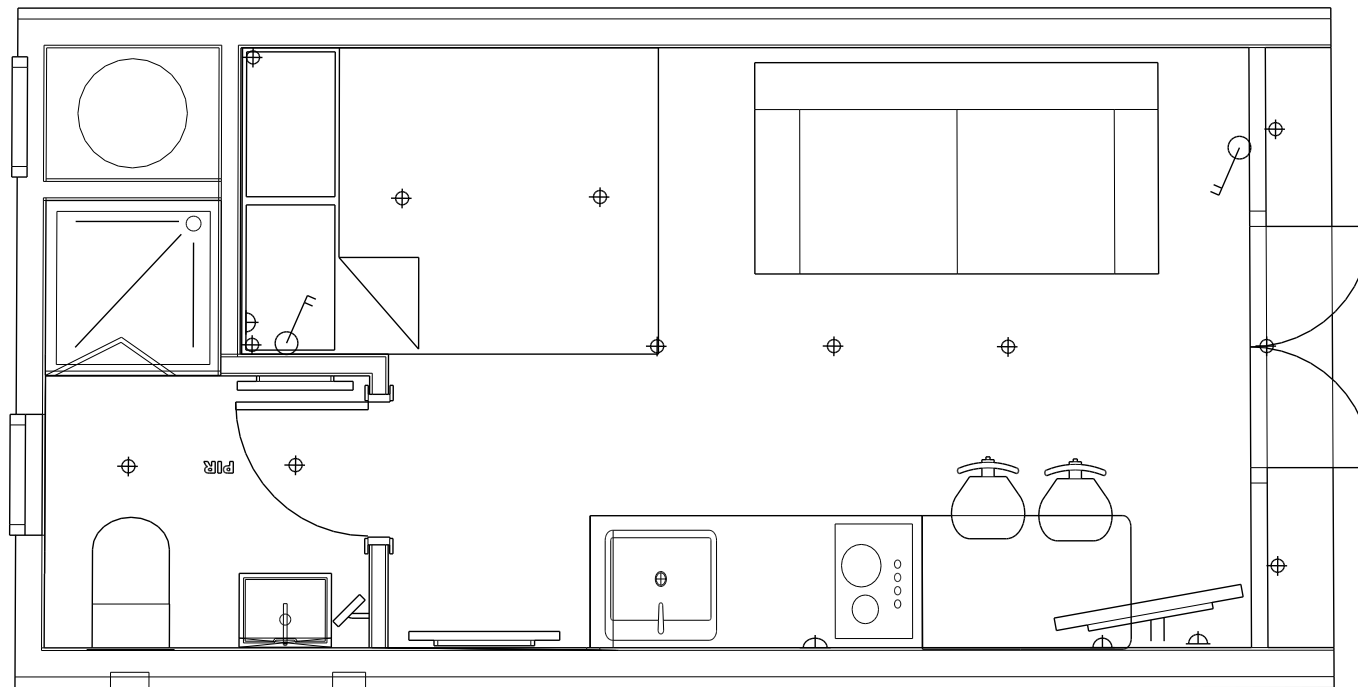

Example layout, layout and sizes may vary depending on Pod and spec *

Glamping pod layout 6.5/3.6m **Straight Tunnel**

Prices from £29,450.00 + 5% Vat

*Quotation valid for 30 days
Example layout, layout and sizes may vary depending on Pod and spec **

Glamping pod layout 6/3m Straight Tunnel

Prices from £23,500.00 + 5% Vat

Quotation valid for 30 days

Example layout, layout and sizes may vary depending on Pod and spec *

Glamping pod layout 7/3.2m Side Entry