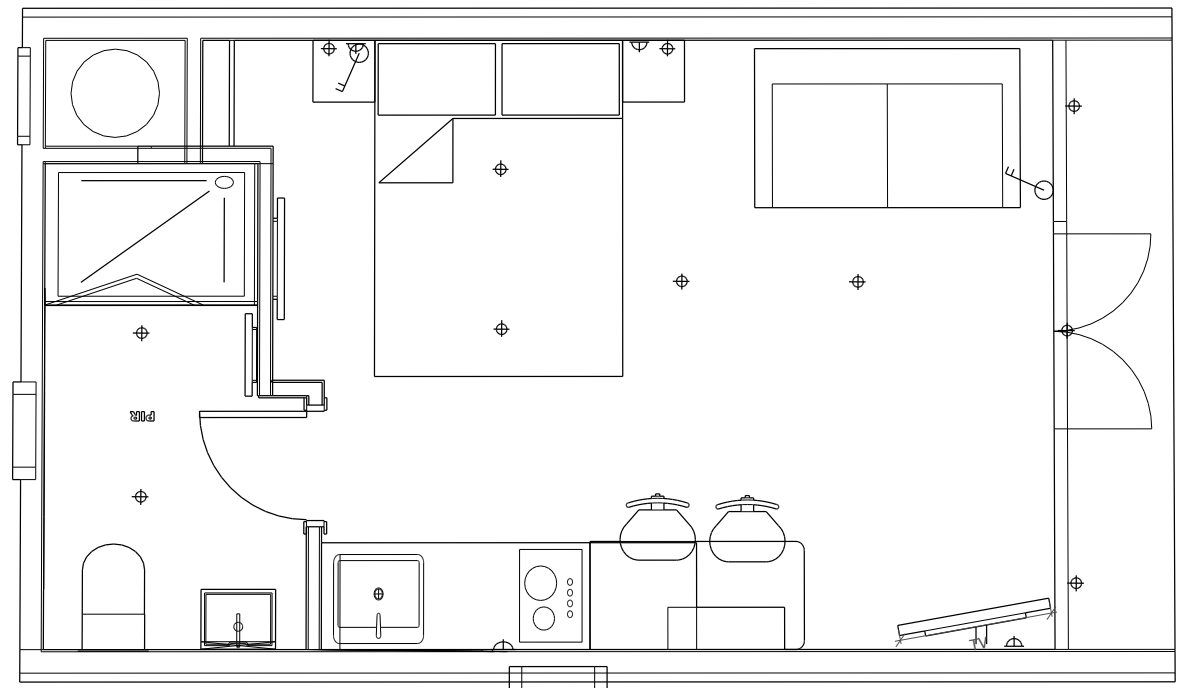

Glamping pod layout 7/4.2m Front Entry

Prices from £35,550.00 + 5% Vat

Quotation valid for 30 days

Example layout, layout and sizes may vary depending on Pod and spec *

Glamping pod layout 8/3.6m **Front Entry**

Prices from £32,850.00 + 5% Vat

*Quotation valid for 30 days
Example layout, layout and sizes may vary depending on Pod and spec **

Glamping pod layout 8/3.6m Side Entry

Prices from £36,850.00 + 5% Vat

Quotation valid for 30 days

Example layout, layout and sizes may vary depending on Pod and spec *

Glamping pod layout 6.5/3.6m **Straight Tunnel**

Prices from £29,450.00 + 5% Vat

*Quotation valid for 30 days
Example layout, layout and sizes may vary depending on Pod and spec **

Glamping pod layout 6/3m Straight Tunnel

Prices from £23,500.00 + 5% Vat

Quotation valid for 30 days

Example layout, layout and sizes may vary depending on Pod and spec *

Glamping pod layout 7/3.2m Side Entry