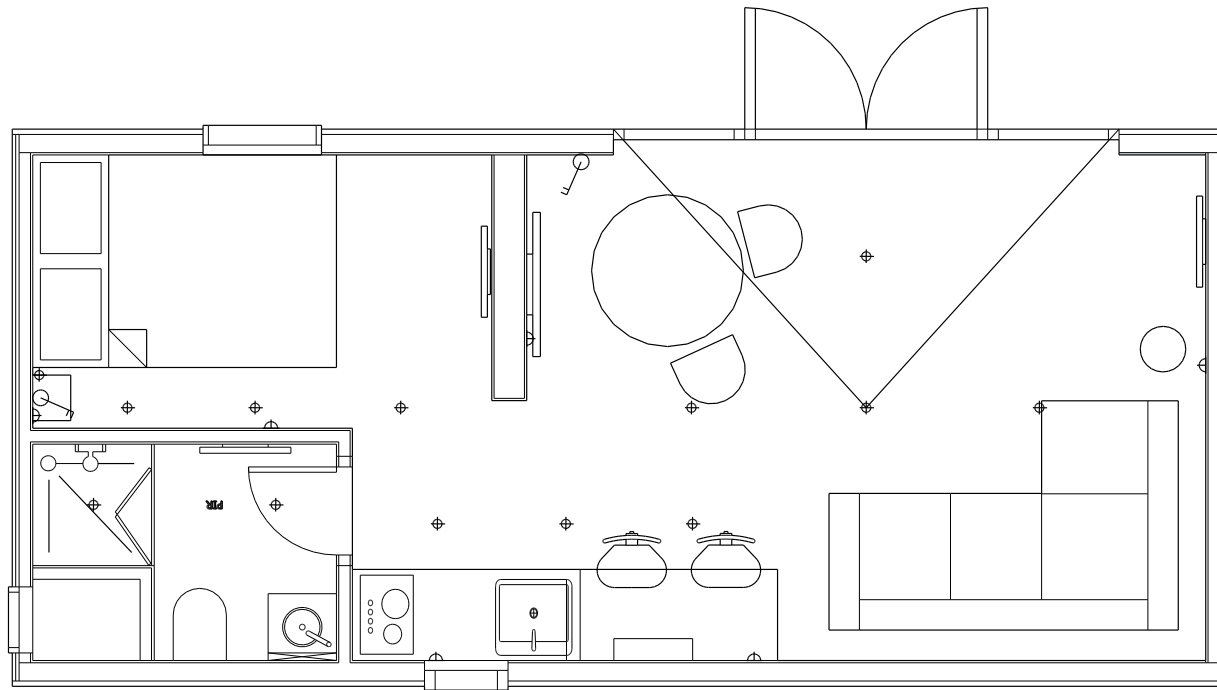

Glamping pod layout 7/4.2m Front Entry

Prices from £35,550.00 + 5% Vat

Quotation valid for 30 days

Example layout, layout and sizes may vary depending on Pod and spec *

Glamping pod layout 8/3.6m **Front Entry**

Prices from £32,850.00 + 5% Vat

*Quotation valid for 30 days
Example layout, layout and sizes may vary depending on Pod and spec **

Glamping pod layout 8/3.6m Side Entry

Prices from £36,850.00 + 5% Vat

Quotation valid for 30 days

Example layout, layout and sizes may vary depending on Pod and spec *

Glamping pod layout 6.5/3.6m **Straight Tunnel**

Prices from £29,450.00 + 5% Vat

*Quotation valid for 30 days
Example layout, layout and sizes may vary depending on Pod and spec **

Glamping pod layout 6/3m Straight Tunnel

Prices from £23,500.00 + 5% Vat

Quotation valid for 30 days

Example layout, layout and sizes may vary depending on Pod and spec *

Glamping pod layout 7/3.2m Side Entry