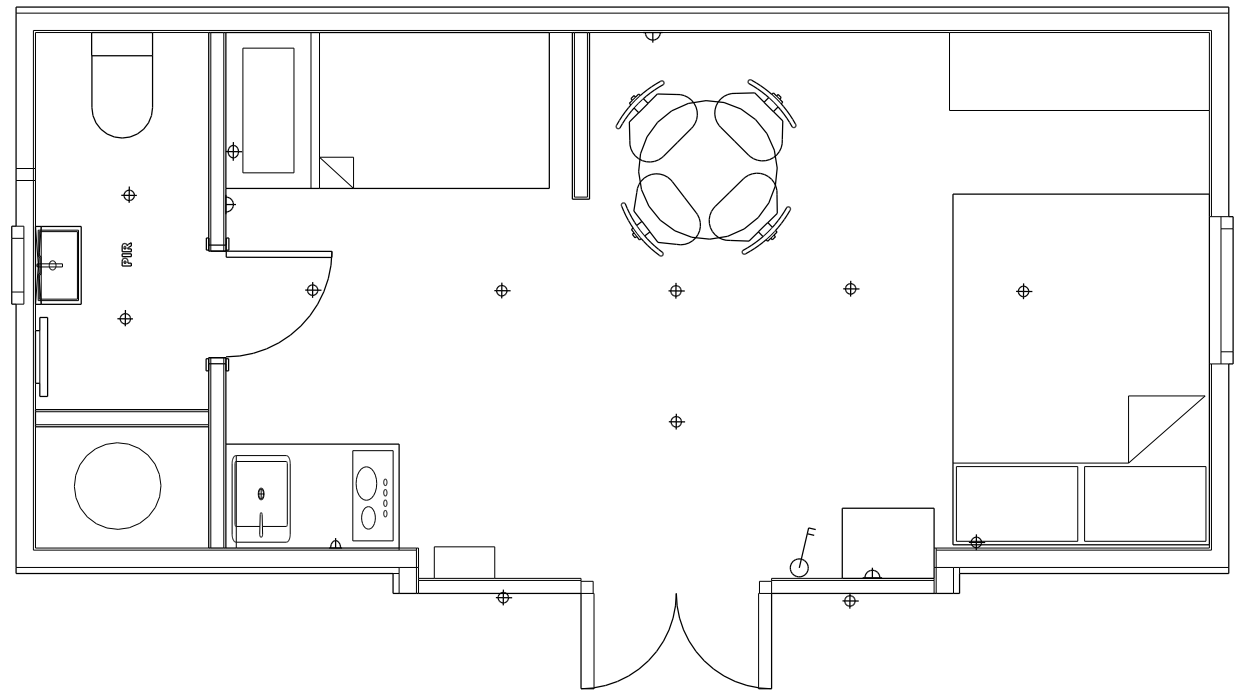

*Quotation valid for 30 days
Example layout, layout and sizes may vary depending on Pod and spec **