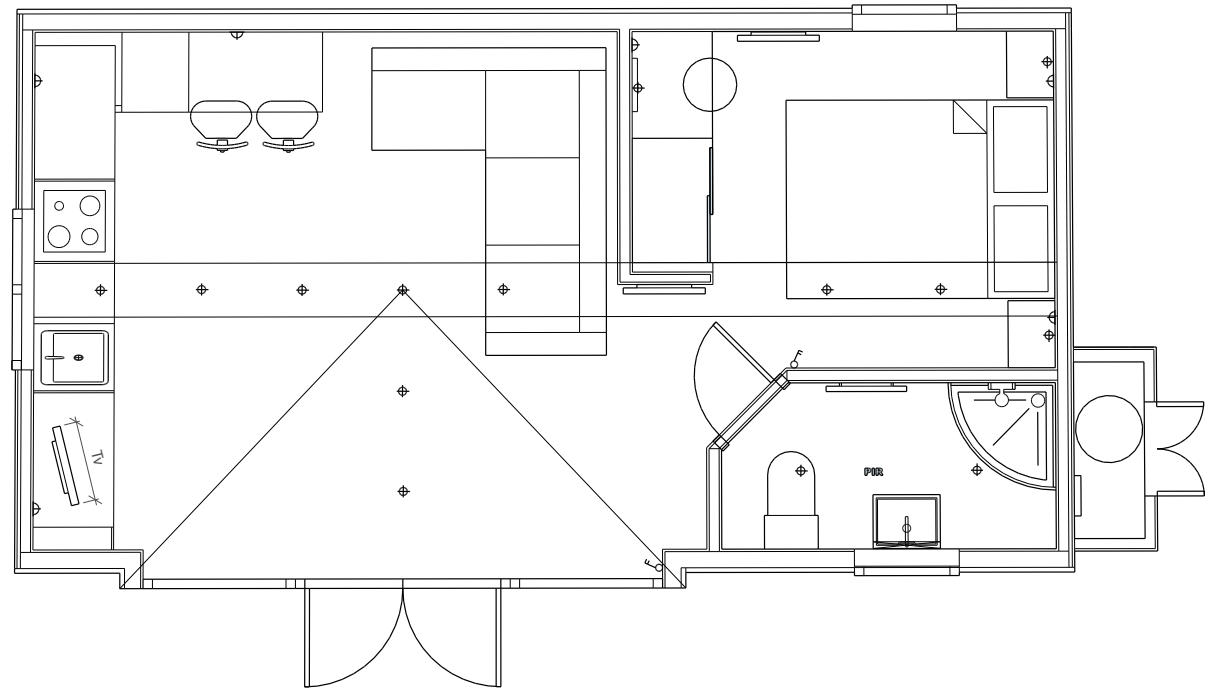

Glamping pod layout 10/4.2m Side Entry

Prices from £47,200.00 + 5% Vat

Quotation valid for 30 days
Example layout, layout and sizes may vary depending on Pod and spec *

Glamping pod layout 9/4.2m Straight Tunnel

Prices from £39,800.00 + 5% Vat

Quotation valid for 30 days
 Example layout, layout and sizes may vary depending on Pod and spec *

Glamping pod layout 7.8/4.2m Side Entry

Prices from £39,850.00 + 5% Vat

*Quotation valid for 30 days
Example layout, layout and sizes may vary depending on Pod and spec **

Glamping pod layout 7/4.2m Front Entry

Prices from £35,550.00 + 5% Vat

Quotation valid for 30 days

Example layout, layout and sizes may vary depending on Pod and spec *

Glamping pod layout 8/3.6m **Front Entry**

Prices from £32,850.00 + 5% Vat

*Quotation valid for 30 days
Example layout, layout and sizes may vary depending on Pod and spec **

Glamping pod layout 8/3.6m Side Entry

Prices from £36,850.00 + 5% Vat

Quotation valid for 30 days