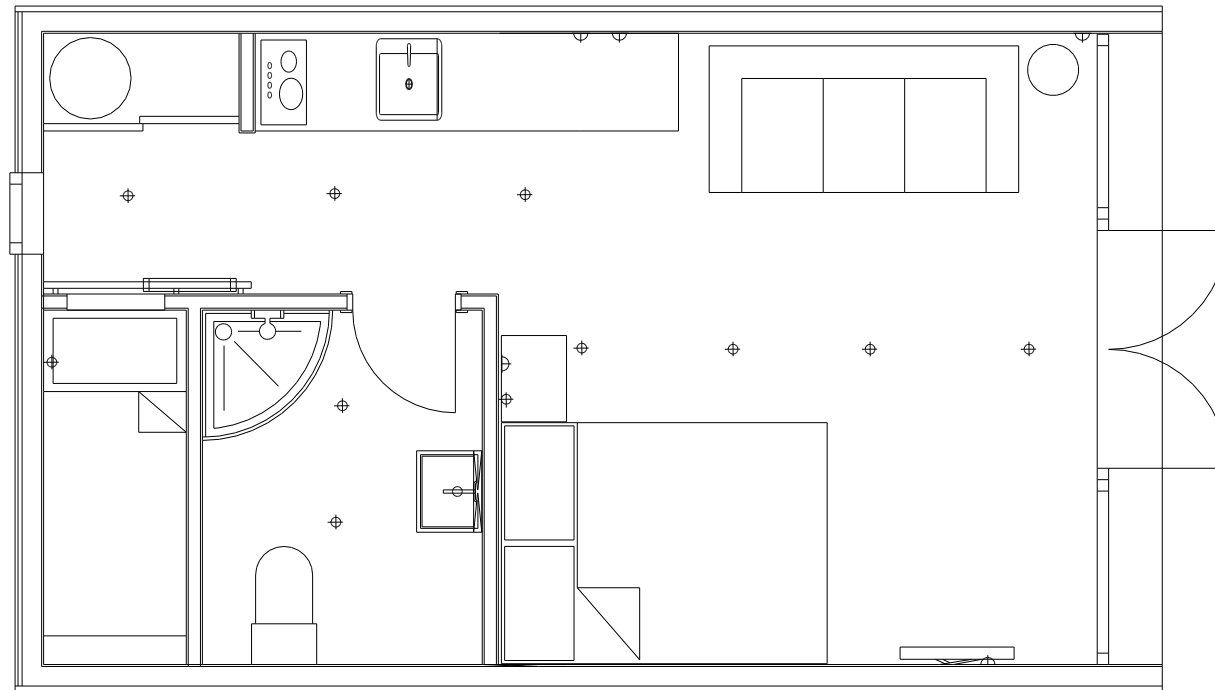

Glamping pod layout 10/4.2m Side Entry

Prices from £47,200.00 + 5% Vat

Quotation valid for 30 days
Example layout, layout and sizes may vary depending on Pod and spec *

Glamping pod layout 9/4.2m Straight Tunnel

Prices from £39,800.00 + 5% Vat

Quotation valid for 30 days
 Example layout, layout and sizes may vary depending on Pod and spec *

Glamping pod layout 7.8/4.2m Side Entry

Prices from £39,850.00 + 5% Vat

*Quotation valid for 30 days
Example layout, layout and sizes may vary depending on Pod and spec **

Glamping pod layout 7/4.2m Front Entry

Prices from £35,550.00 + 5% Vat

Quotation valid for 30 days

Example layout, layout and sizes may vary depending on Pod and spec *

Glamping pod layout 8/3.6m **Front Entry**

Prices from £32,850.00 + 5% Vat

*Quotation valid for 30 days
Example layout, layout and sizes may vary depending on Pod and spec **

Glamping pod layout 8/3.6m Side Entry

Prices from £36,850.00 + 5% Vat

Quotation valid for 30 days