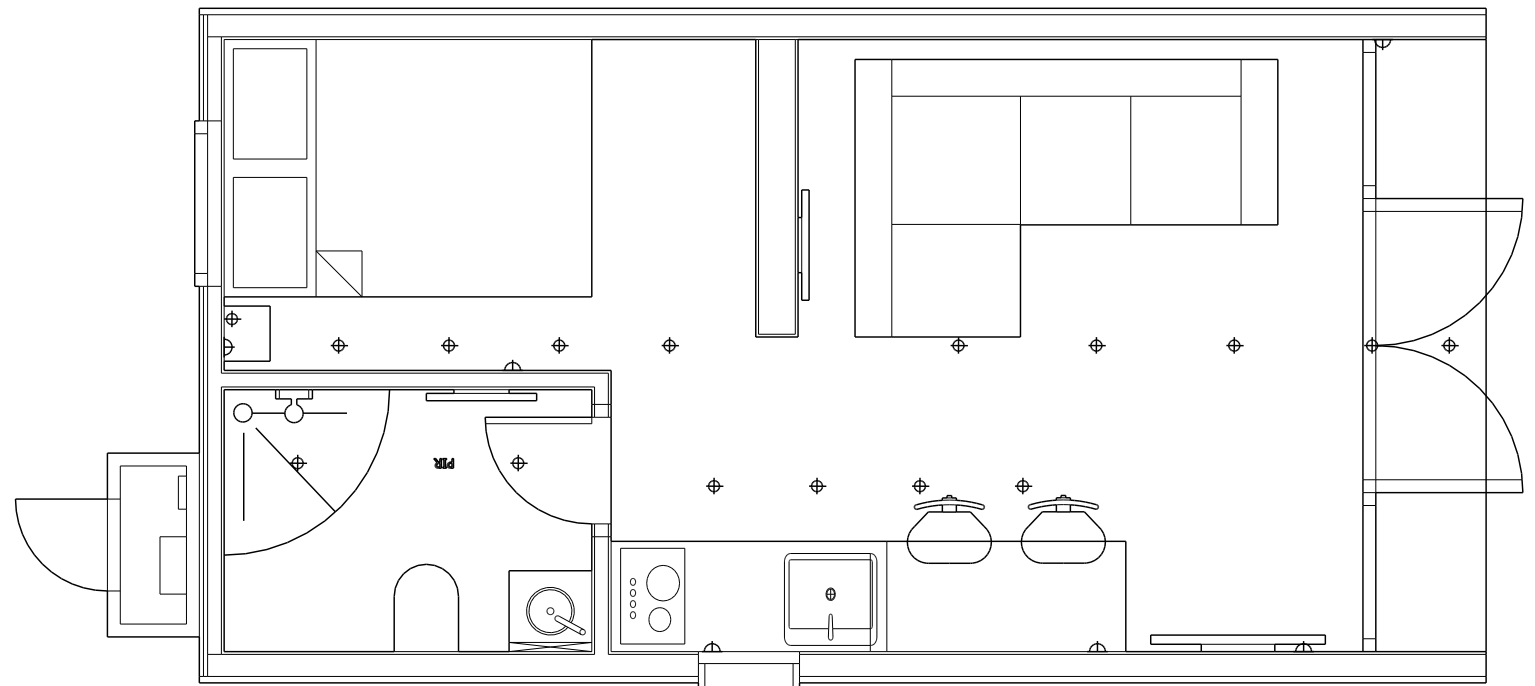

Glamping pod layout 7/4.2m Front Entry

Prices from £35,550.00 + 5% Vat

Quotation valid for 30 days

Example layout, layout and sizes may vary depending on Pod and spec *

Glamping pod layout 8/3.6m **Front Entry**

Prices from £32,850.00 + 5% Vat

*Quotation valid for 30 days
Example layout, layout and sizes may vary depending on Pod and spec **

Glamping pod layout 8/3.6m Side Entry

Prices from £36,850.00 + 5% Vat

Quotation valid for 30 days

Example layout, layout and sizes may vary depending on Pod and spec *

Glamping pod layout 6.5/3.6m **Straight Tunnel**

Prices from £29,450.00 + 5% Vat

*Quotation valid for 30 days
Example layout, layout and sizes may vary depending on Pod and spec **