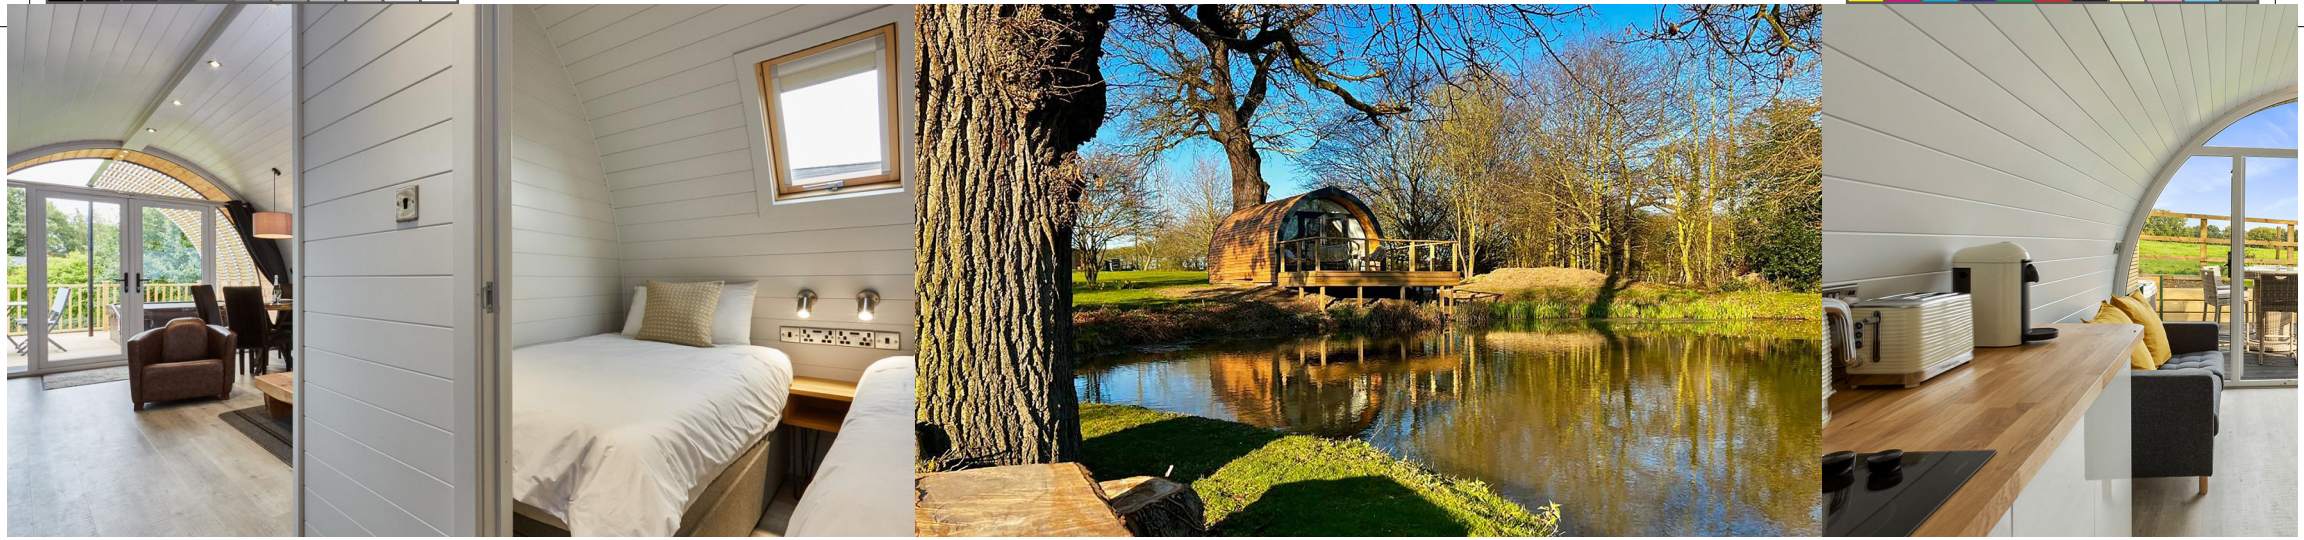

Glamping pod layout 8/3.6m Side Entry

Prices from £36,850.00 + 5% Vat